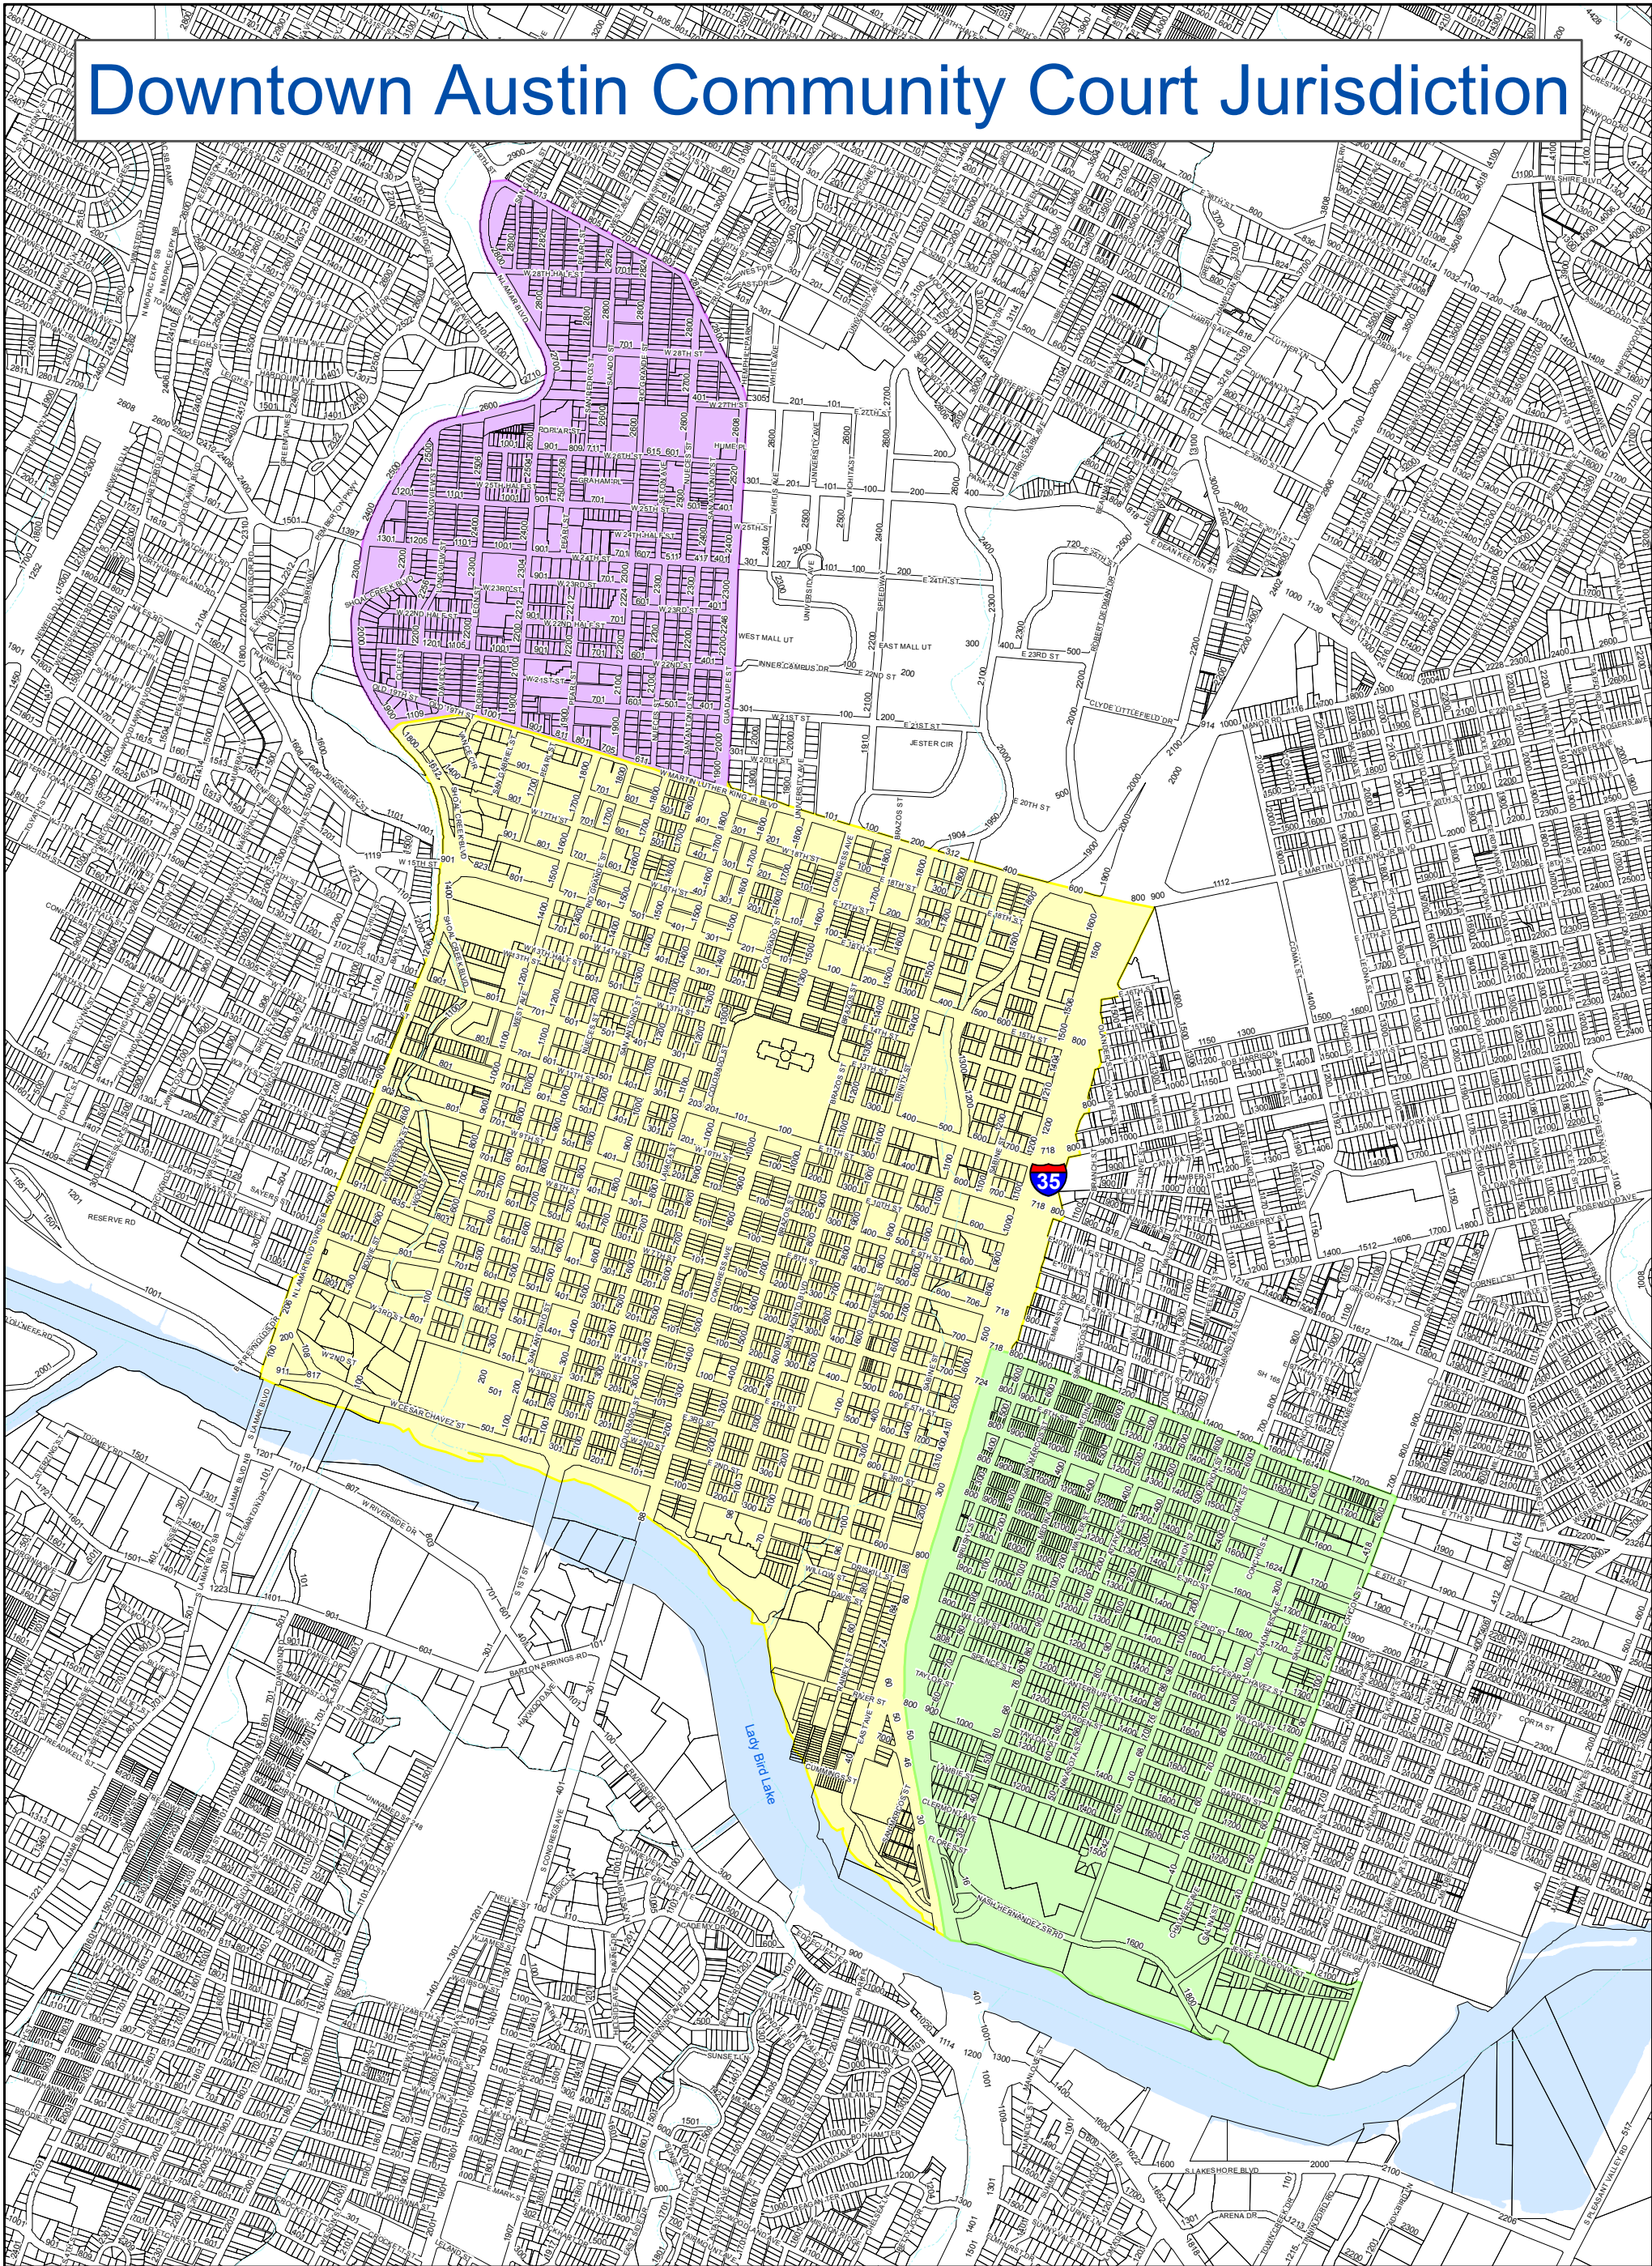

Downtown Austin Community Court Jurisdiction

COMMUNITY COURT JURISDICTIONS

-  DOWNTOWN
-  EAST AUSTIN
-  WEST CAMPUS

Produced by:
CTM - Geospatial Data
Management & Analysis

February 18, 2011

11-4042

This map has been produced by the City of Austin as a working staff map and is not warranted for any other use. No warranty is made by the City regarding its accuracy or completeness. Reproduction is not permitted without permission from:
City of Austin - CTM - Geospatial Data Management & Analysis.